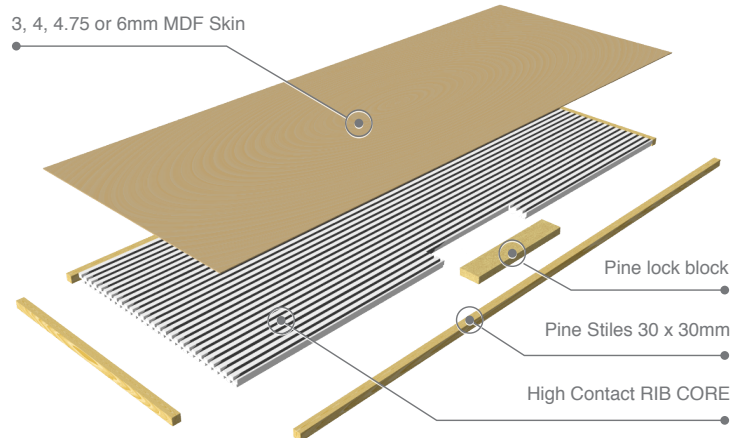

GROOVED DOORS - Group Two

PART OF THE DESIGNER COLLECTION

The Superior Doors designer collection of doors is a series created to excel in technical excellence and also as an attractive and timeless addition to your home.

FPB[™].CO.NZ
FUTURE-PROOF BUILDING

DOOR CONSTRUCTION

Stronger, warmer, quieter.

For all door construction options visit www.superiordoors.co.nz

GROOVED DOORS - Group Two

PART OF THE DESIGNER COLLECTION

HORIZON